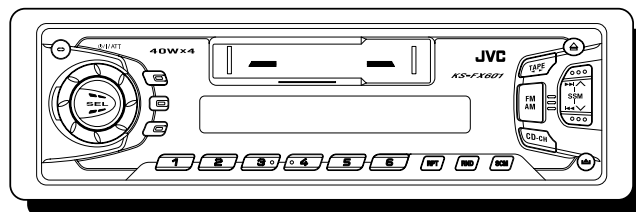

JVC

SERVICE MANUAL

CASSETTE RECEIVER

KS-FX601

Area Suffix
 UN ----- Indonesia

When servicing this unit, please refer to the KS-FX701/KS-FX601/KS-F501 U (No.49609/CD ROM No.SML200102) service manual, which has been issued previously.